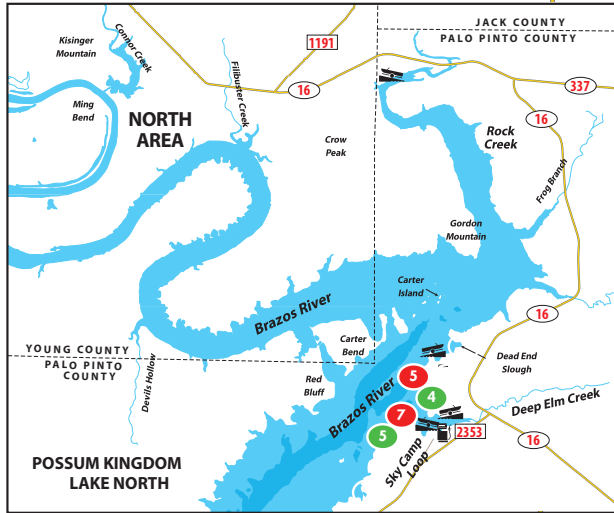

POSSUM KINGDOM LAKE MAP

Click on the business name or pin below to link to the business website for more information

SEE LEFT INSET FOR MAP CONTINUATION

CABINS

- East Side**
- 1-Bonita Shores
 - 2-Golden Cove
 - 3-Hide-Away Cabins By The Lake
 - 4-*Mitchell Resort & RV Park
 - 5-PK Lodge, LP
 - 6-*Rocker B Ranch
 - 7-Sky Camp
 - 8-YMCA Camp Grady Spruce
- West Side**
- 9-Fox Hollow Resort
 - 10-Lakeshore Lodge
 - 11-Possum Hollow Restaurant & Lodge
 - 12-Possum Kingdom State Park

GUEST HOUSE

- 1-*Dale River Ranch

HOTELS

- East Side**
- 1-Hide-Away Inn
 - 2-Lush Resort
 - 3-PK Resort LLC
 - 4-The Cliffs Resort

RV SITES

- East Side**
- 1-Bonita Shores
 - 2-Lush Resort
 - 3-*Mitchell Resort & RV Park
 - 4-PK Lodge, LP
 - 5-Sky Camp
 - 6-Willow Beach Marina
- West Side**
- 7-Fox Hollow Resort
 - 8-Lakeshore Lodge
 - 9-Possum Hollow Restaurant & Lodge
 - 10-Possum Kingdom State Park

TENT CAMPING

- 1-Possum Kingdom State Park
- 3-*Dale River Ranch

RESTAURANTS

- East Side**
- 1-2 Old Crows
 - 2-Bonitaville
 - 3-BoonDocks Bar & Grill
 - 4-Bubba's Shaved Ice
 - 5-Lush Resort
 - 6-Patterson's PK
 - 7-The Cliffs Resort
 - 8-The Pizza Shack
 - 9-Whataburger
- West Side**
- 10-Dos Chiles Mexican Restaurant
 - 11-Hungry Fox Restaurant
 - 12-Possum Hollow Restaurant & Lodge

*BUSINESSES LOCATED OUTSIDE PK LAKE MAP

- 3 1 Dale River Ranch-Palo Pinto
- 4 3 Mitchell Resort-Perrin
- 10 Dos Chiles Mexican Restaurant Graham
- 6 Rocker B Ranch

LEGEND

	Gas		Main Camp YMCA
	Boat Landing		Ray Bean Camp YMCA
	Emergency Services		Camp Constantin B.S.A.
	Public Use Areas		Cabins
	Public Hike & Bike Trails		Hotels
			RV Sites
			Tent Camping
			Restaurants
			Guest House