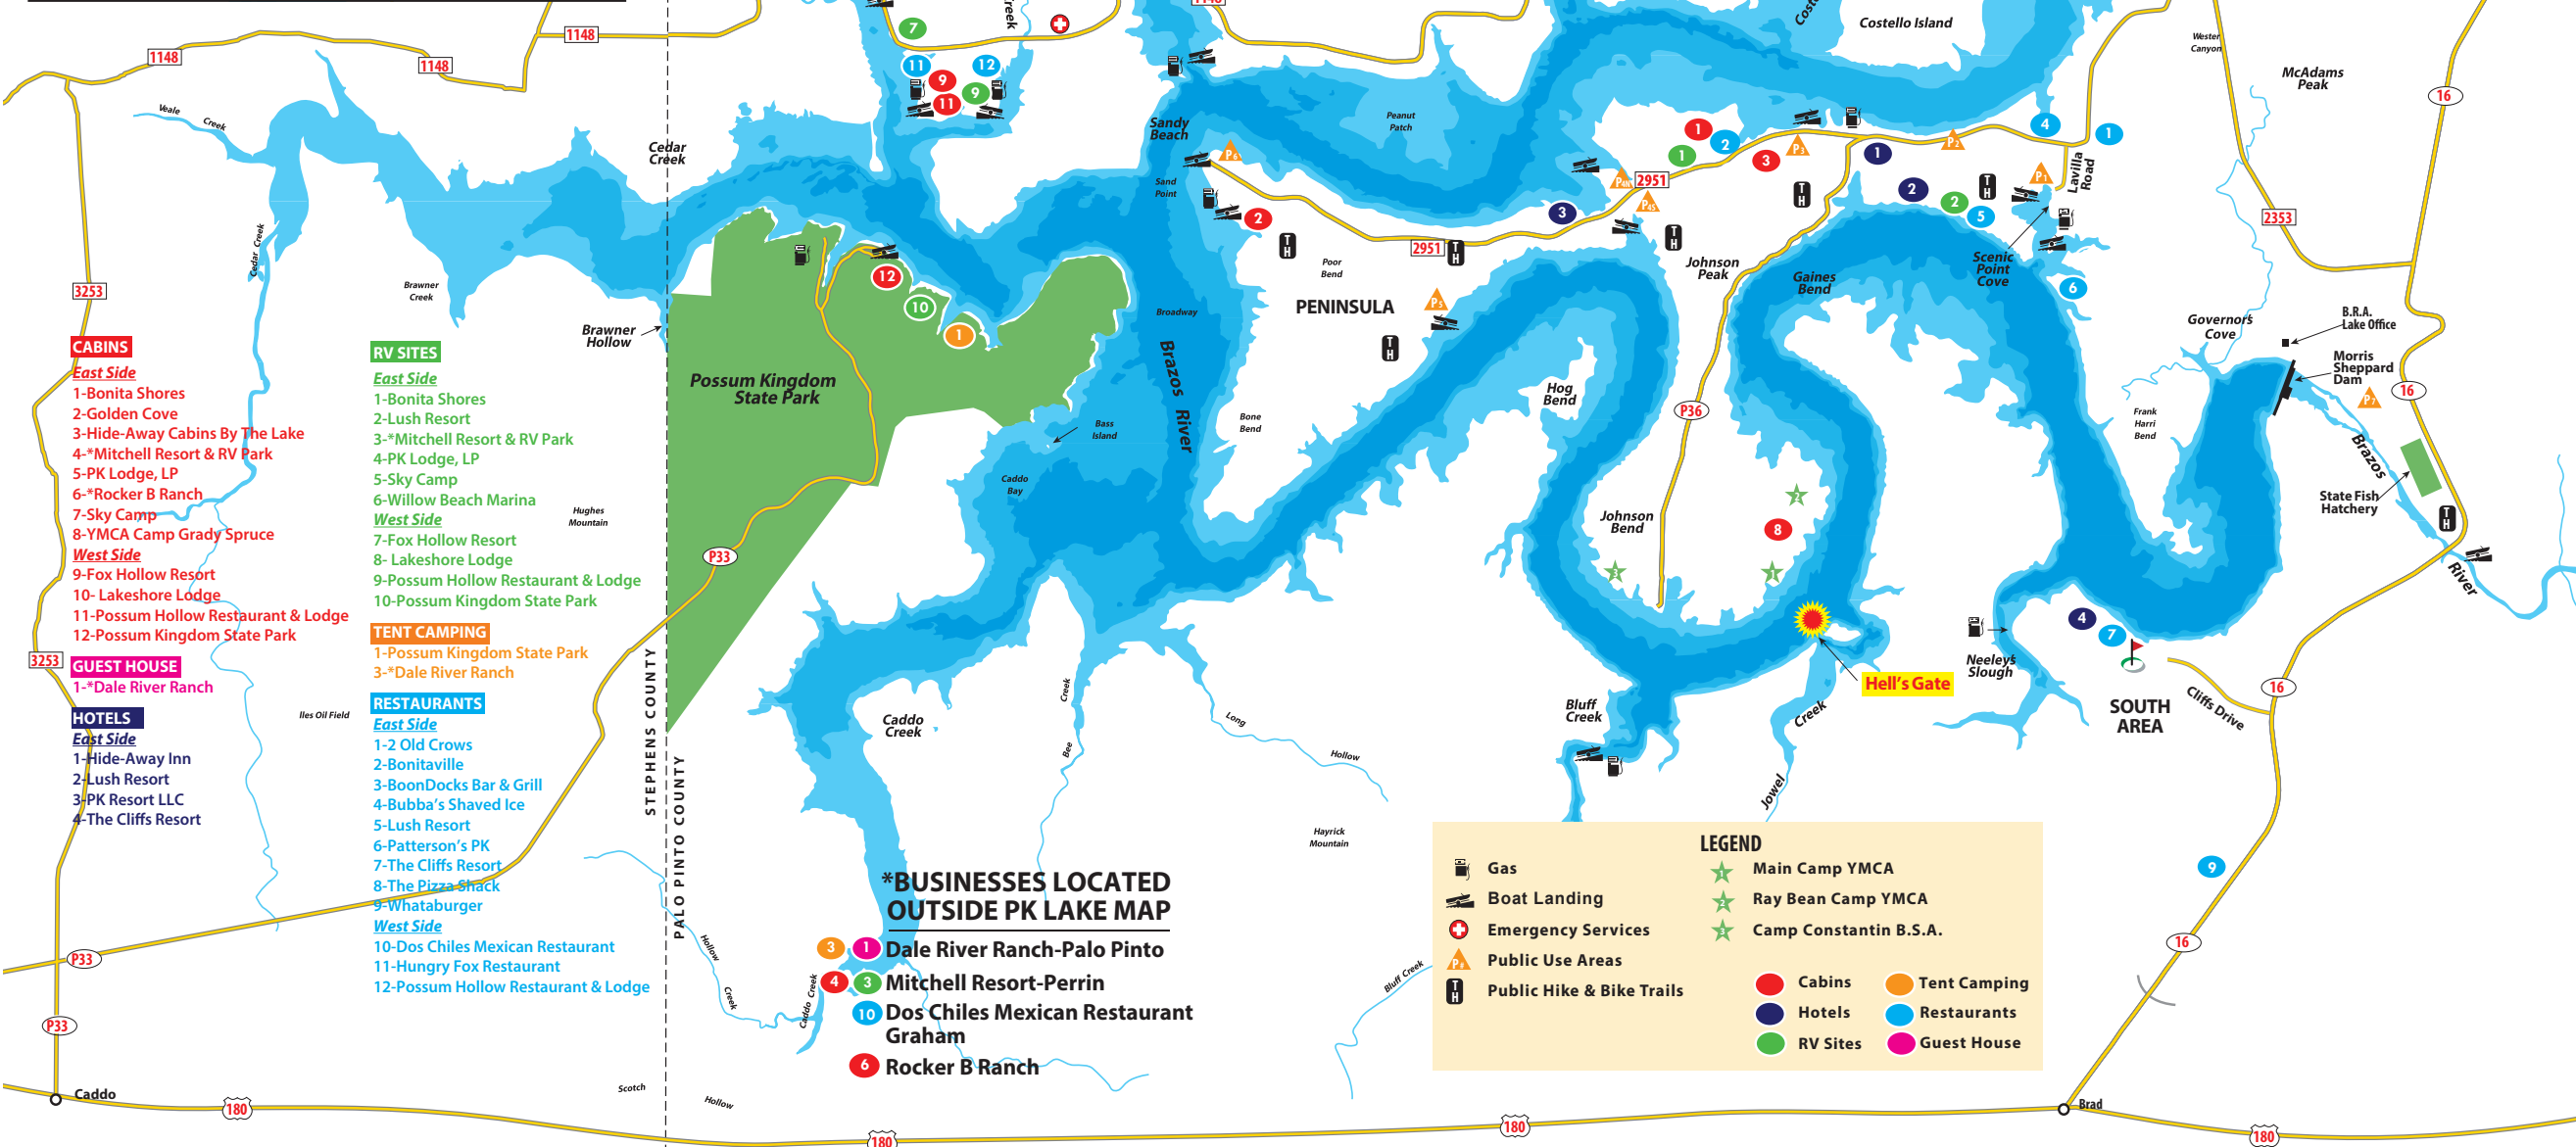

POSSUM KINGDOM LAKE MAP

Click on the business name or pin below to link to the business website for more information

SEE LEFT INSET FOR MAP CONTINUATION

CABINS

- East Side**
- 1-Bonita Shores
 - 2-Golden Cove
 - 3-Hide-Away Cabins By The Lake
 - 4-*Mitchell Resort & RV Park
 - 5-PK Lodge, LP
 - 6-*Rocker B Ranch
 - 7-Sky Camp
 - 8-YMCA Camp Grady Spruce
- West Side**
- 9-Fox Hollow Resort
 - 10-Lakeshore Lodge
 - 11-Possum Hollow Restaurant & Lodge
 - 12-Possum Kingdom State Park

GUEST HOUSE

- 1-*Dale River Ranch

HOTELS

- East Side**
- 1-Hide-Away Inn
 - 2-Lush Resort
 - 3-PK Resort LLC
 - 4-The Cliffs Resort

RV SITES

- East Side**
- 1-Bonita Shores
 - 2-Lush Resort
 - 3-*Mitchell Resort & RV Park
 - 4-PK Lodge, LP
 - 5-Sky Camp
 - 6-Willow Beach Marina
- West Side**
- 7-Fox Hollow Resort
 - 8-Lakeshore Lodge
 - 9-Possum Hollow Restaurant & Lodge
 - 10-Possum Kingdom State Park

TENT CAMPING

- 1-Possum Kingdom State Park
- 3-*Dale River Ranch

RESTAURANTS

- East Side**
- 1-2 Old Crows
 - 2-Bonitaville
 - 3-BoonDocks Bar & Grill
 - 4-Bubba's Shaved Ice
 - 5-Lush Resort
 - 6-Patterson's PK
 - 7-The Cliffs Resort
 - 8-The Pizza Shack
 - 9-Whataburger
- West Side**
- 10-Dos Chiles Mexican Restaurant
 - 11-Hungry Fox Restaurant
 - 12-Possum Hollow Restaurant & Lodge

*BUSINESSES LOCATED OUTSIDE PK LAKE MAP

- 3 1 Dale River Ranch-Palo Pinto
- 4 3 Mitchell Resort-Perrin
- 10 Dos Chiles Mexican Restaurant Graham
- 6 Rocker B Ranch

LEGEND

	Gas		Main Camp YMCA
	Boat Landing		Ray Bean Camp YMCA
	Emergency Services		Camp Constantin B.S.A.
	Public Use Areas		Cabins
	Public Hike & Bike Trails		Hotels
			RV Sites
			Tent Camping
			Restaurants
			Guest House