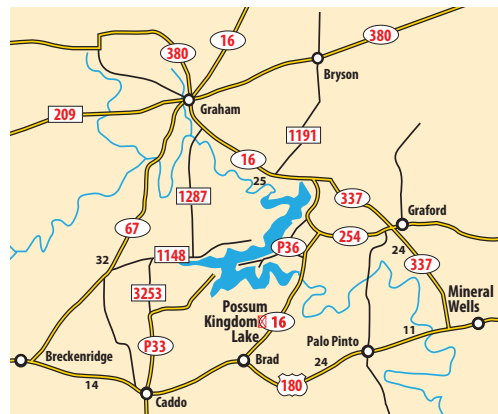

POSSUM KINGDOM LAKE MAP

Click on the business name or pin below to link to the business website for more information

SEE LEFT INSET FOR MAP CONTINUATION

CABINS

- East Side**
- 1-Bonita Shores
 - 2-Golden Cove
 - 3-Hide-Away Cabins By The Lake
 - 4-*Mitchell Resort & RV Park
 - 5-PK Lodge, LP
 - 6-*Rocker B Ranch
 - 7-Sky Camp
 - 8-YMCA Camp Grady Spruce
- West Side**
- 9-Fox Hollow Resort
 - 10-Lakeshore Lodge
 - 11-Possum Hollow Restaurant & Lodge
 - 12-Possum Kingdom State Park

GUEST HOUSE

- 1-*Dale River Ranch

HOTELS

- East Side**
- 1-Hide-Away Inn
 - 2-Lush Resort
 - 3-PK Resort LLC
 - 4-The Cliffs Resort

RV SITES

- East Side**
- 1-Bonita Shores
 - 2-Lush Resort
 - 3-*Mitchell Resort & RV Park
 - 4-PK Lodge, LP
 - 5-Sky Camp
 - 6-Willow Beach Marina
- West Side**
- 7-Fox Hollow Resort
 - 8-Lakeshore Lodge
 - 9-Possum Hollow Restaurant & Lodge
 - 10-Possum Kingdom State Park

TENT CAMPING

- 1-Possum Kingdom State Park
- 3-*Dale River Ranch

RESTAURANTS

- East Side**
- 1-2 Old Crows
 - 2-Bonitaville
 - 3-BoonDocks Bar & Grill
 - 4-Bubba's Shaved Ice
 - 5-Lush Resort
 - 6-Patterson's PK
 - 7-The Cliffs Resort
 - 8-The Pizza Shack
 - 9-Whataburger
- West Side**
- 10-Dos Chiles Mexican Restaurant
 - 11-Hungry Fox Restaurant
 - 12-Possum Hollow Restaurant & Lodge

*BUSINESSES LOCATED OUTSIDE PK LAKE MAP

- 3 1 Dale River Ranch-Palo Pinto
- 4 3 Mitchell Resort-Perrin
- 10 Dos Chiles Mexican Restaurant Graham
- 6 Rocker B Ranch

LEGEND

	Gas		Main Camp YMCA
	Boat Landing		Ray Bean Camp YMCA
	Emergency Services		Camp Constantin B.S.A.
	Public Use Areas		Cabins
	Public Hike & Bike Trails		Hotels
			RV Sites
			Tent Camping
			Restaurants
			Guest House