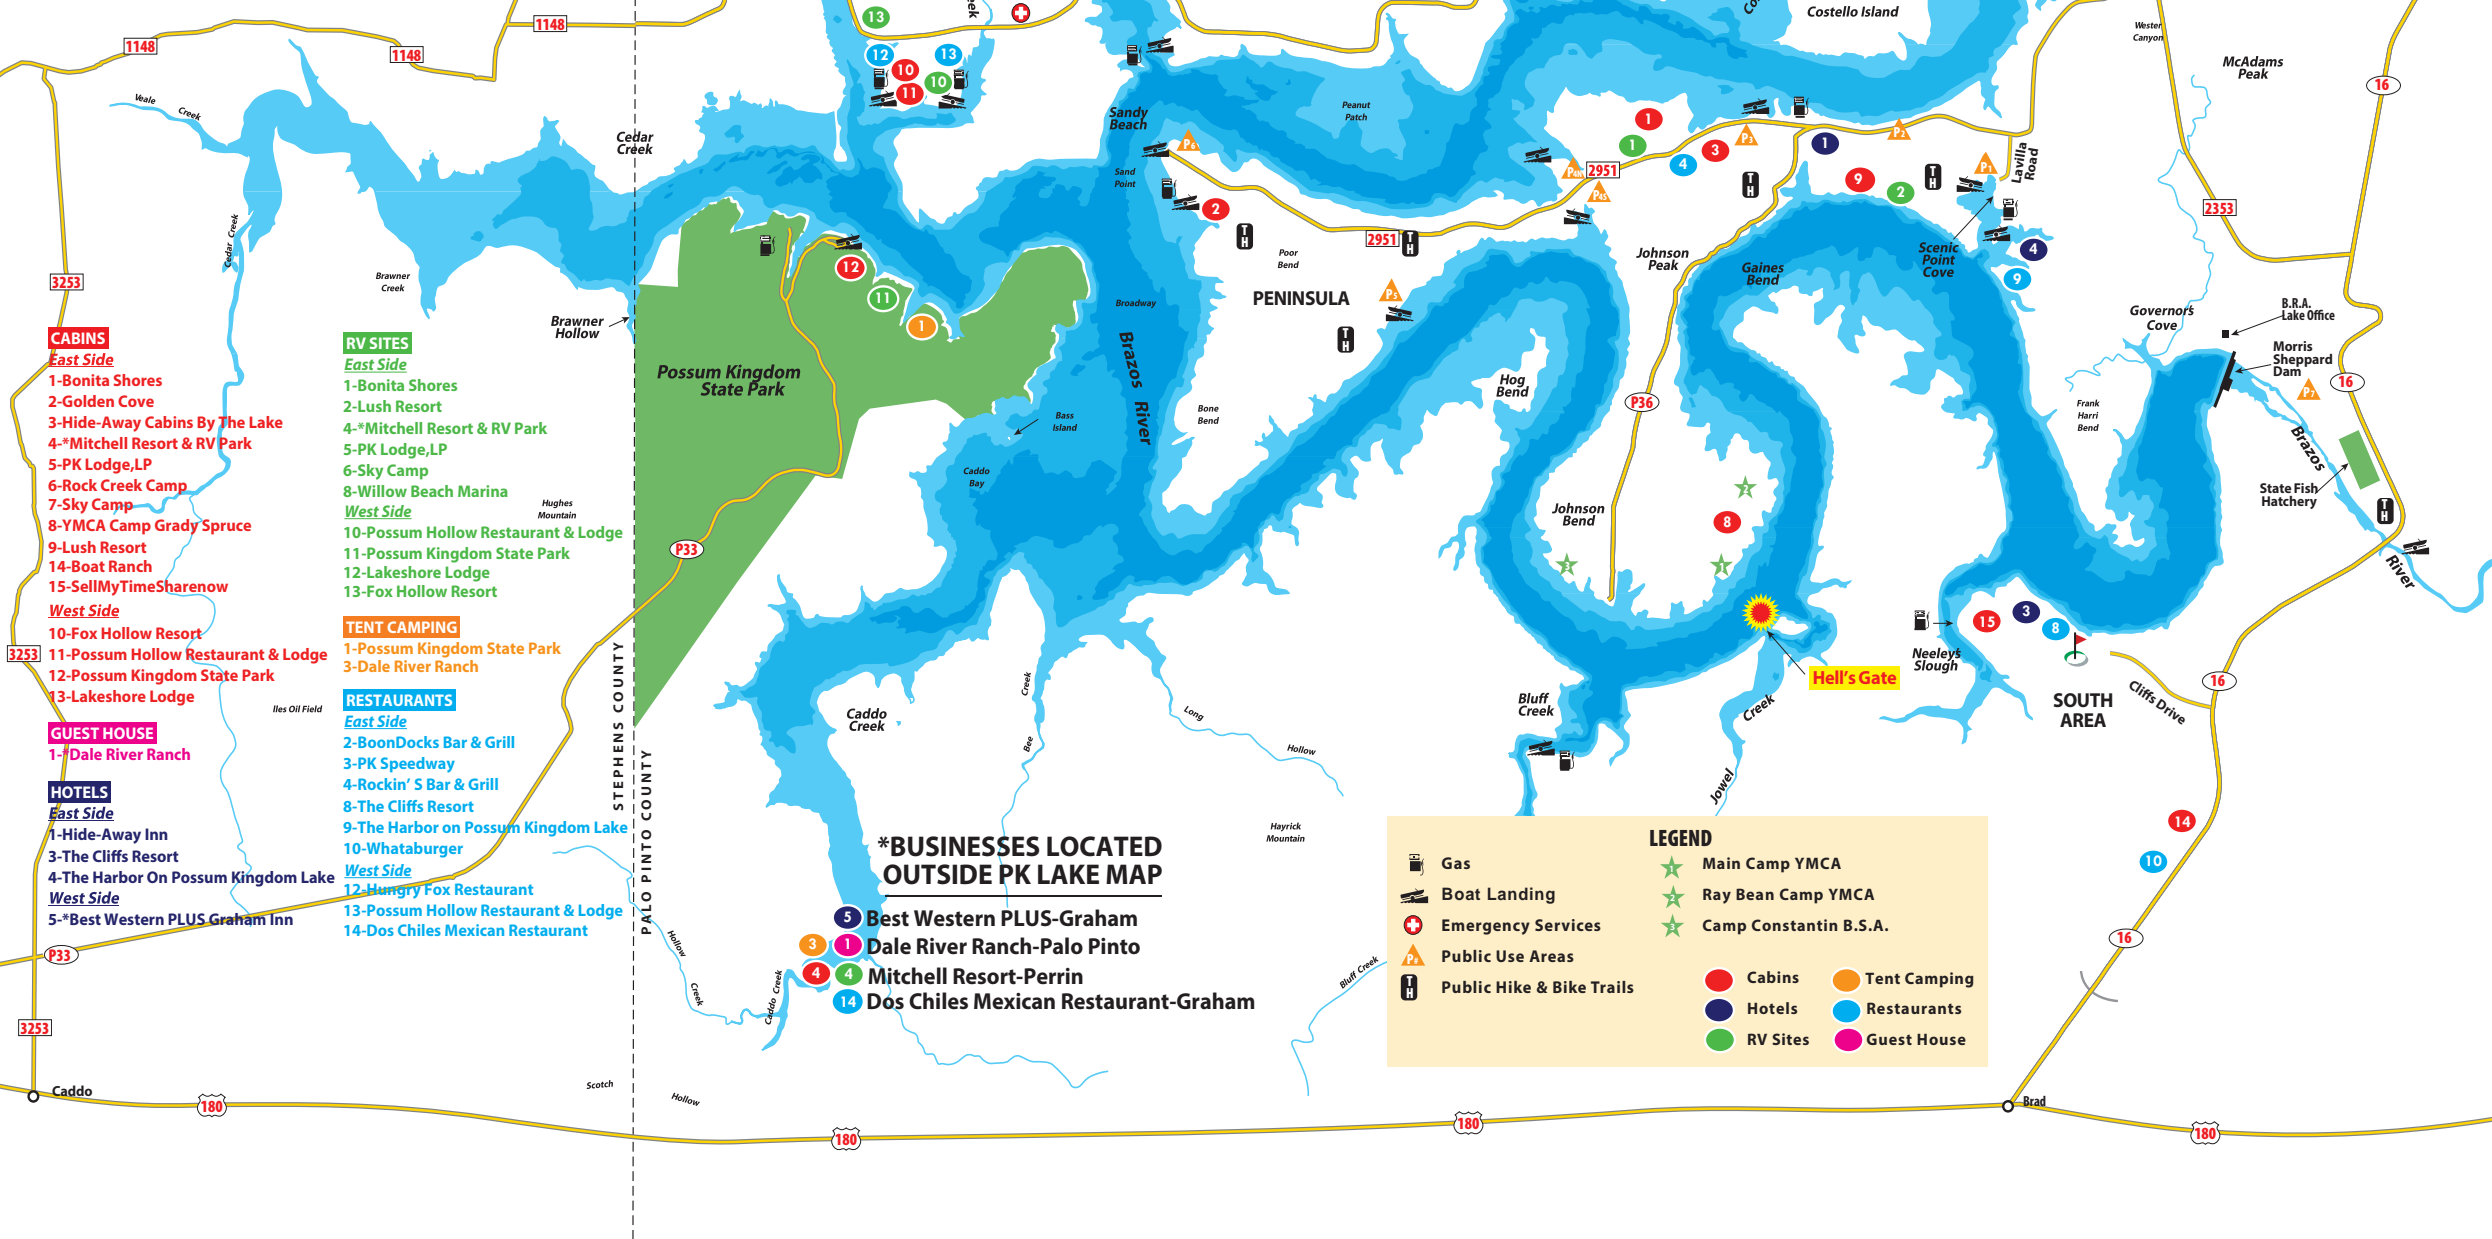

Possum Kingdom Lake Map

SEE LEFT INSET FOR MAP CONTINUATION

- CABINS**
East Side
 1-Bonita Shores
 2-Golden Cove
 3-Hide-Away Cabins By The Lake
 4-*Mitchell Resort & RV Park
 5-PK Lodge,LP
 6-Rock Creek Camp
 7-Sky Camp
 8-YMCA Camp Grady Spruce
 9-Lush Resort
 14-Boat Ranch
 15-SellMyTimeSharenow
West Side
 10-Fox Hollow Resort
 11-Possum Hollow Restaurant & Lodge
 12-Possum Kingdom State Park
 13-Lakeshore Lodge
- GUEST HOUSE**
 1-Dale River Ranch
- HOTELS**
East Side
 1-Hide-Away Inn
 3-The Cliffs Resort
 4-The Harbor On Possum Kingdom Lake
West Side
 5-*Best Western PLUS Graham Inn

- RV SITES**
East Side
 1-Bonita Shores
 2-Lush Resort
 4-*Mitchell Resort & RV Park
 5-PK Lodge,LP
 6-Sky Camp
 8-Willow Beach Marina
West Side
 10-Possum Hollow Restaurant & Lodge
 11-Possum Kingdom State Park
 12-Lakeshore Lodge
 13-Fox Hollow Resort
- TENT CAMPING**
 1-Possum Kingdom State Park
 3-Dale River Ranch
- RESTAURANTS**
East Side
 2-BoonDocks Bar & Grill
 3-PK Speedway
 4-Rockin' S Bar & Grill
 8-The Cliffs Resort
 9-The Harbor on Possum Kingdom Lake
 10-Whataburger
West Side
 12-Hungry Fox Restaurant
 13-Possum Hollow Restaurant & Lodge
 14-Dos Chiles Mexican Restaurant

- *BUSINESSES LOCATED OUTSIDE PK LAKE MAP**
- 5 Best Western PLUS-Graham
 - 1 Dale River Ranch-Palo Pinto
 - 4 Mitchell Resort-Perrin
 - 14 Dos Chiles Mexican Restaurant-Graham

LEGEND

	Gas		Main Camp YMCA
	Boat Landing		Ray Bean Camp YMCA
	Emergency Services		Camp Constantin B.S.A.
	Public Use Areas		Cabins
	Public Hike & Bike Trails		Hotels
			RV Sites
			Tent Camping
			Restaurants
			Guest House