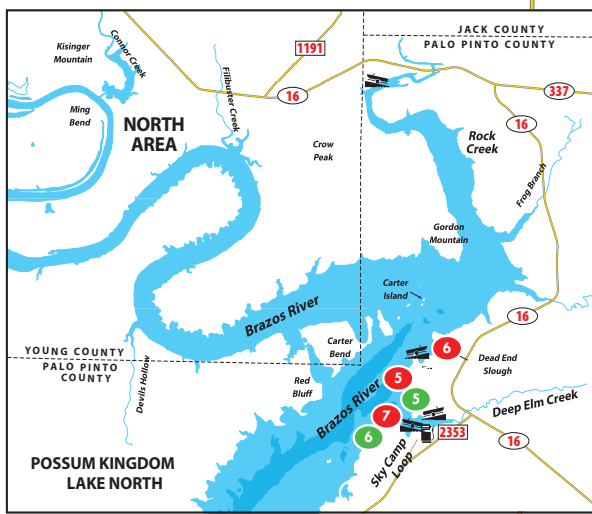

Possum Kingdom Lake Map

SEE LEFT INSET FOR MAP CONTINUATION

- CABINS**
East Side
 1-Bonita Shores
 2-Golden Cove
 3-Hide-Away Cabins By The Lake
 4-*Mitchell Resort & RV Park
 5-PK Lodge,LP
 6-Rock Creek Camp
 7-Sky Camp
 8-YMCA Camp Grady Spruce
 9-Lush Resort
 14-Boat Ranch
 15-SellMyTimeSharenow
West Side
 10-Fox Hollow Resort
 11-Possum Hollow Restaurant & Lodge
 12-Possum Kingdom State Park
 13-Lakeshore Lodge
- GUEST HOUSE**
 1-Dale River Ranch
- HOTELS**
East Side
 1-Hide-Away Inn
 3-The Cliffs Resort
 4-The Harbor On Possum Kingdom Lake
West Side
 5-*Best Western PLUS Graham Inn

- RV SITES**
East Side
 1-Bonita Shores
 2-Lush Resort
 4-*Mitchell Resort & RV Park
 5-PK Lodge,LP
 6-Sky Camp
 8-Willow Beach Marina
West Side
 10-Possum Hollow Restaurant & Lodge
 11-Possum Kingdom State Park
 12-Lakeshore Lodge
 13-Fox Hollow Resort
- TENT CAMPING**
 1-Possum Kingdom State Park
 3-Dale River Ranch
- RESTAURANTS**
East Side
 2-BoonDocks Bar & Grill
 3-PK Speedway
 4-Rockin' S Bar & Grill
 8-The Cliffs Resort
 9-The Harbor on Possum Kingdom Lake
 10-Whataburger
West Side
 12-Hungry Fox Restaurant
 13-Possum Hollow Restaurant & Lodge
 14-Dos Chiles Mexican Restaurant

- *BUSINESSES LOCATED OUTSIDE PK LAKE MAP**
- 5 Best Western PLUS-Graham
 - 1 Dale River Ranch-Palo Pinto
 - 4 Mitchell Resort-Perrin
 - 14 Dos Chiles Mexican Restaurant-Graham

LEGEND

	Gas		Main Camp YMCA
	Boat Landing		Ray Bean Camp YMCA
	Emergency Services		Camp Constantin B.S.A.
	Public Use Areas		Cabins
	Public Hike & Bike Trails		Hotels
			RV Sites
			Tent Camping
			Restaurants
			Guest House