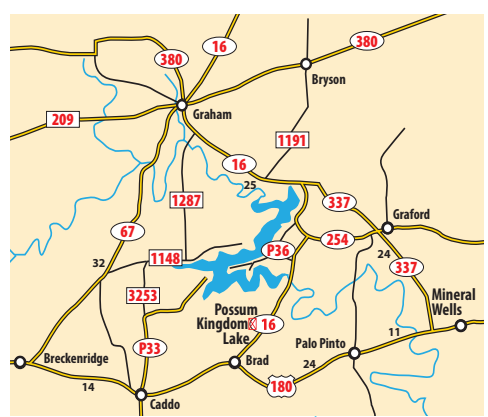

Possum Kingdom Lake Map

SEE LEFT INSET FOR MAP CONTINUATION

- CABINS**
East Side
 1-Bonita Shores
 2-Golden Cove
 3-Hide-Away Cabins By The Lake
 4-*Mitchell Resort & RV Park
 5-PK Lodge,LP
 6-Rock Creek Camp
 7-Sky Camp
 8-YMCA Camp Grady Spruce
 9-Lush Resort
 14-Boat Ranch
 15-SellMyTimeSharenow
West Side
 10-Fox Hollow Resort
 11-Possum Hollow Restaurant & Lodge
 12-Possum Kingdom State Park
 13-Lakeshore Lodge
- GUEST HOUSE**
 1-Dale River Ranch
- HOTELS**
East Side
 1-Hide-Away Inn
 3-The Cliffs Resort
 4-The Harbor On Possum Kingdom Lake
West Side
 5-*Best Western PLUS Graham Inn

- RV SITES**
East Side
 1-Bonita Shores
 2-Lush Resort
 4-*Mitchell Resort & RV Park
 5-PK Lodge,LP
 6-Sky Camp
 8-Willow Beach Marina
West Side
 10-Possum Hollow Restaurant & Lodge
 11-Possum Kingdom State Park
 12-Lakeshore Lodge
 13-Fox Hollow Resort
- TENT CAMPING**
 1-Possum Kingdom State Park
 3-Dale River Ranch
- RESTAURANTS**
East Side
 2-BoonDocks Bar & Grill
 3-PK Speedway
 4-Rockin' S Bar & Grill
 8-The Cliffs Resort
 9-The Harbor on Possum Kingdom Lake
 10-Whataburger
West Side
 12-Hungry Fox Restaurant
 13-Possum Hollow Restaurant & Lodge
 14-Dos Chiles Mexican Restaurant

- *BUSINESSES LOCATED OUTSIDE PK LAKE MAP**
- 5 Best Western PLUS-Graham
 - 1 Dale River Ranch-Palo Pinto
 - 4 Mitchell Resort-Perrin
 - 14 Dos Chiles Mexican Restaurant-Graham

LEGEND

	Gas		Main Camp YMCA
	Boat Landing		Ray Bean Camp YMCA
	Emergency Services		Camp Constantin B.S.A.
	Public Use Areas		Cabins
	Public Hike & Bike Trails		Hotels
			RV Sites
			Tent Camping
			Restaurants
			Guest House